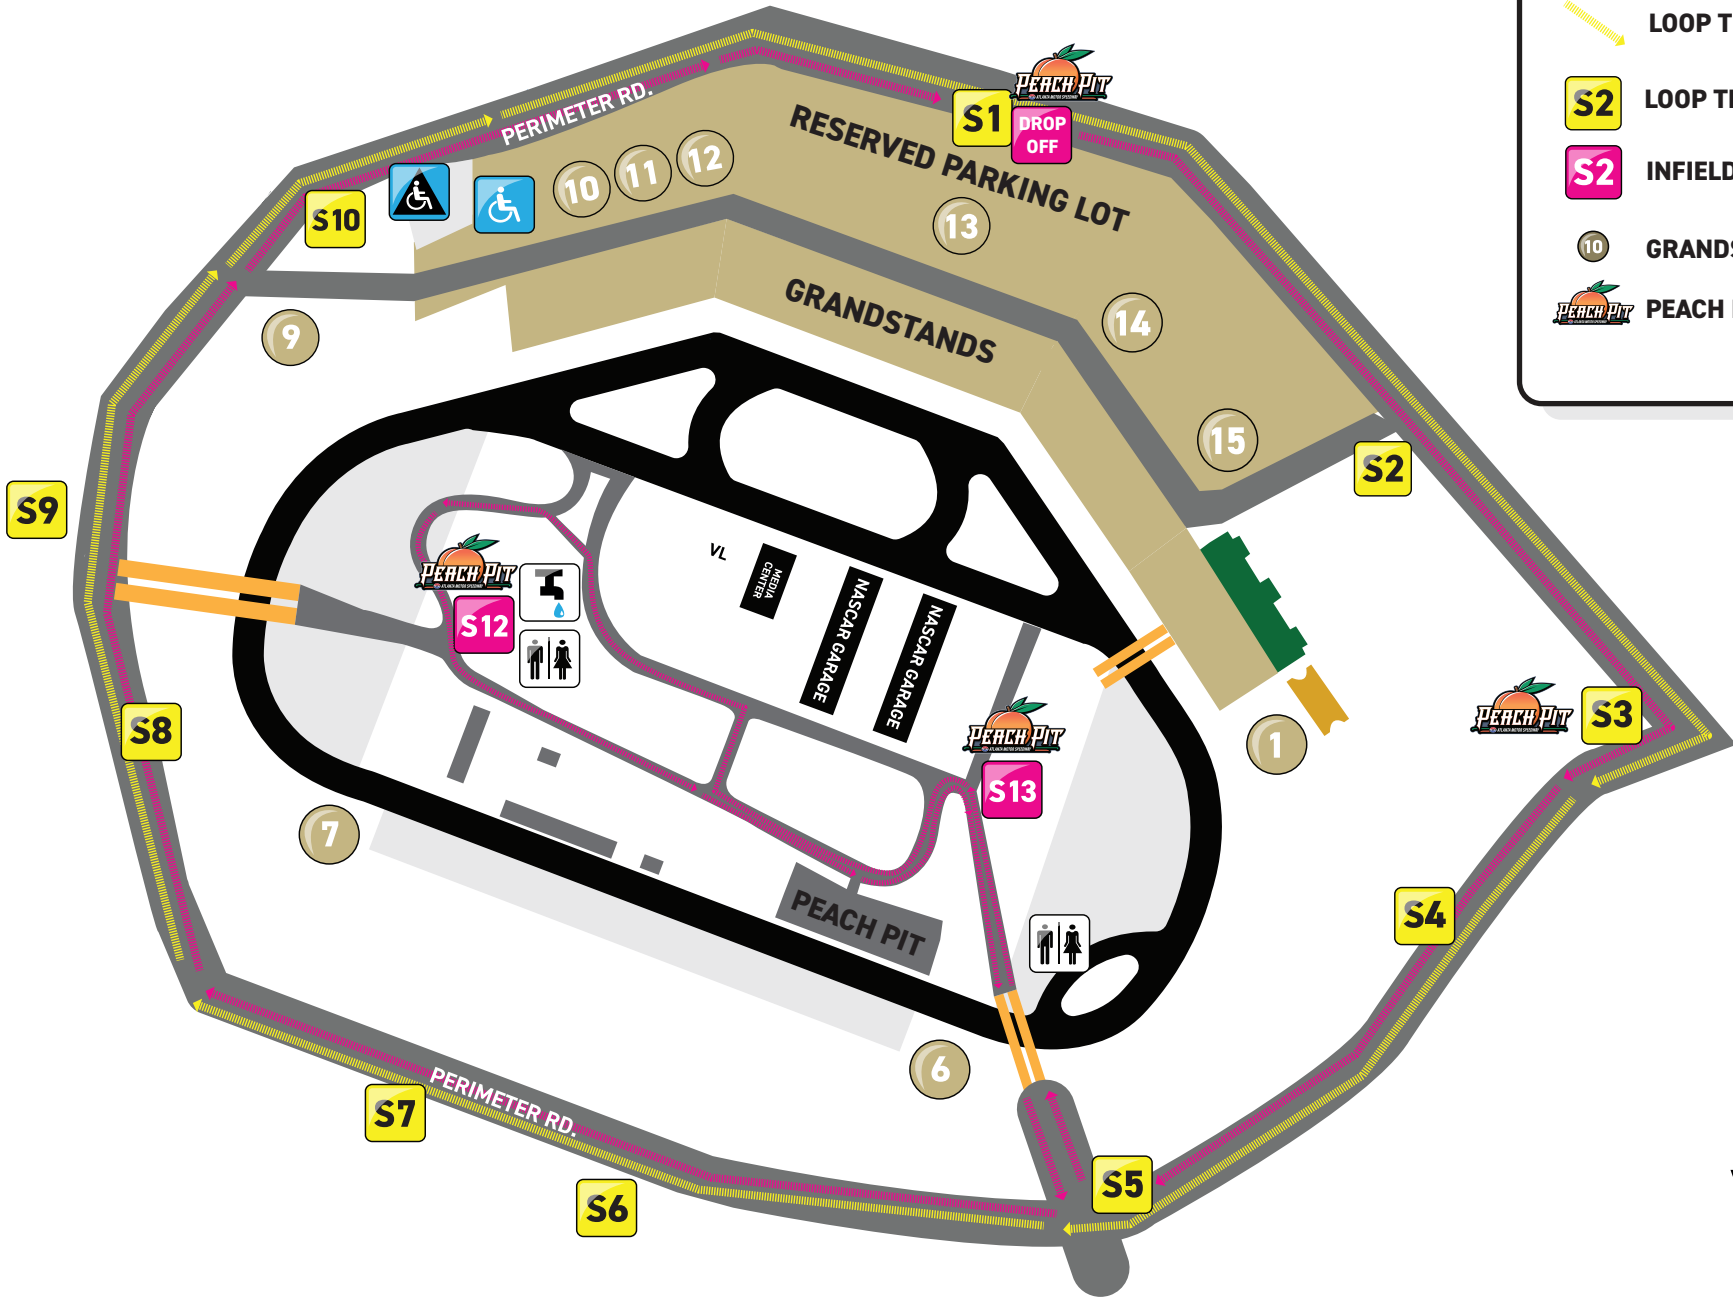

TRAM ROUTES

SHUTTLE STOP MAP KEY

-  INFIELD TRAM ROUTE
-  LOOP TRAM ROUTE
-  LOOP TRAM STOP
-  INFIELD TRAM STOP
-  GRANDSTAND GATES
-  PEACH PIT TRAM STOP