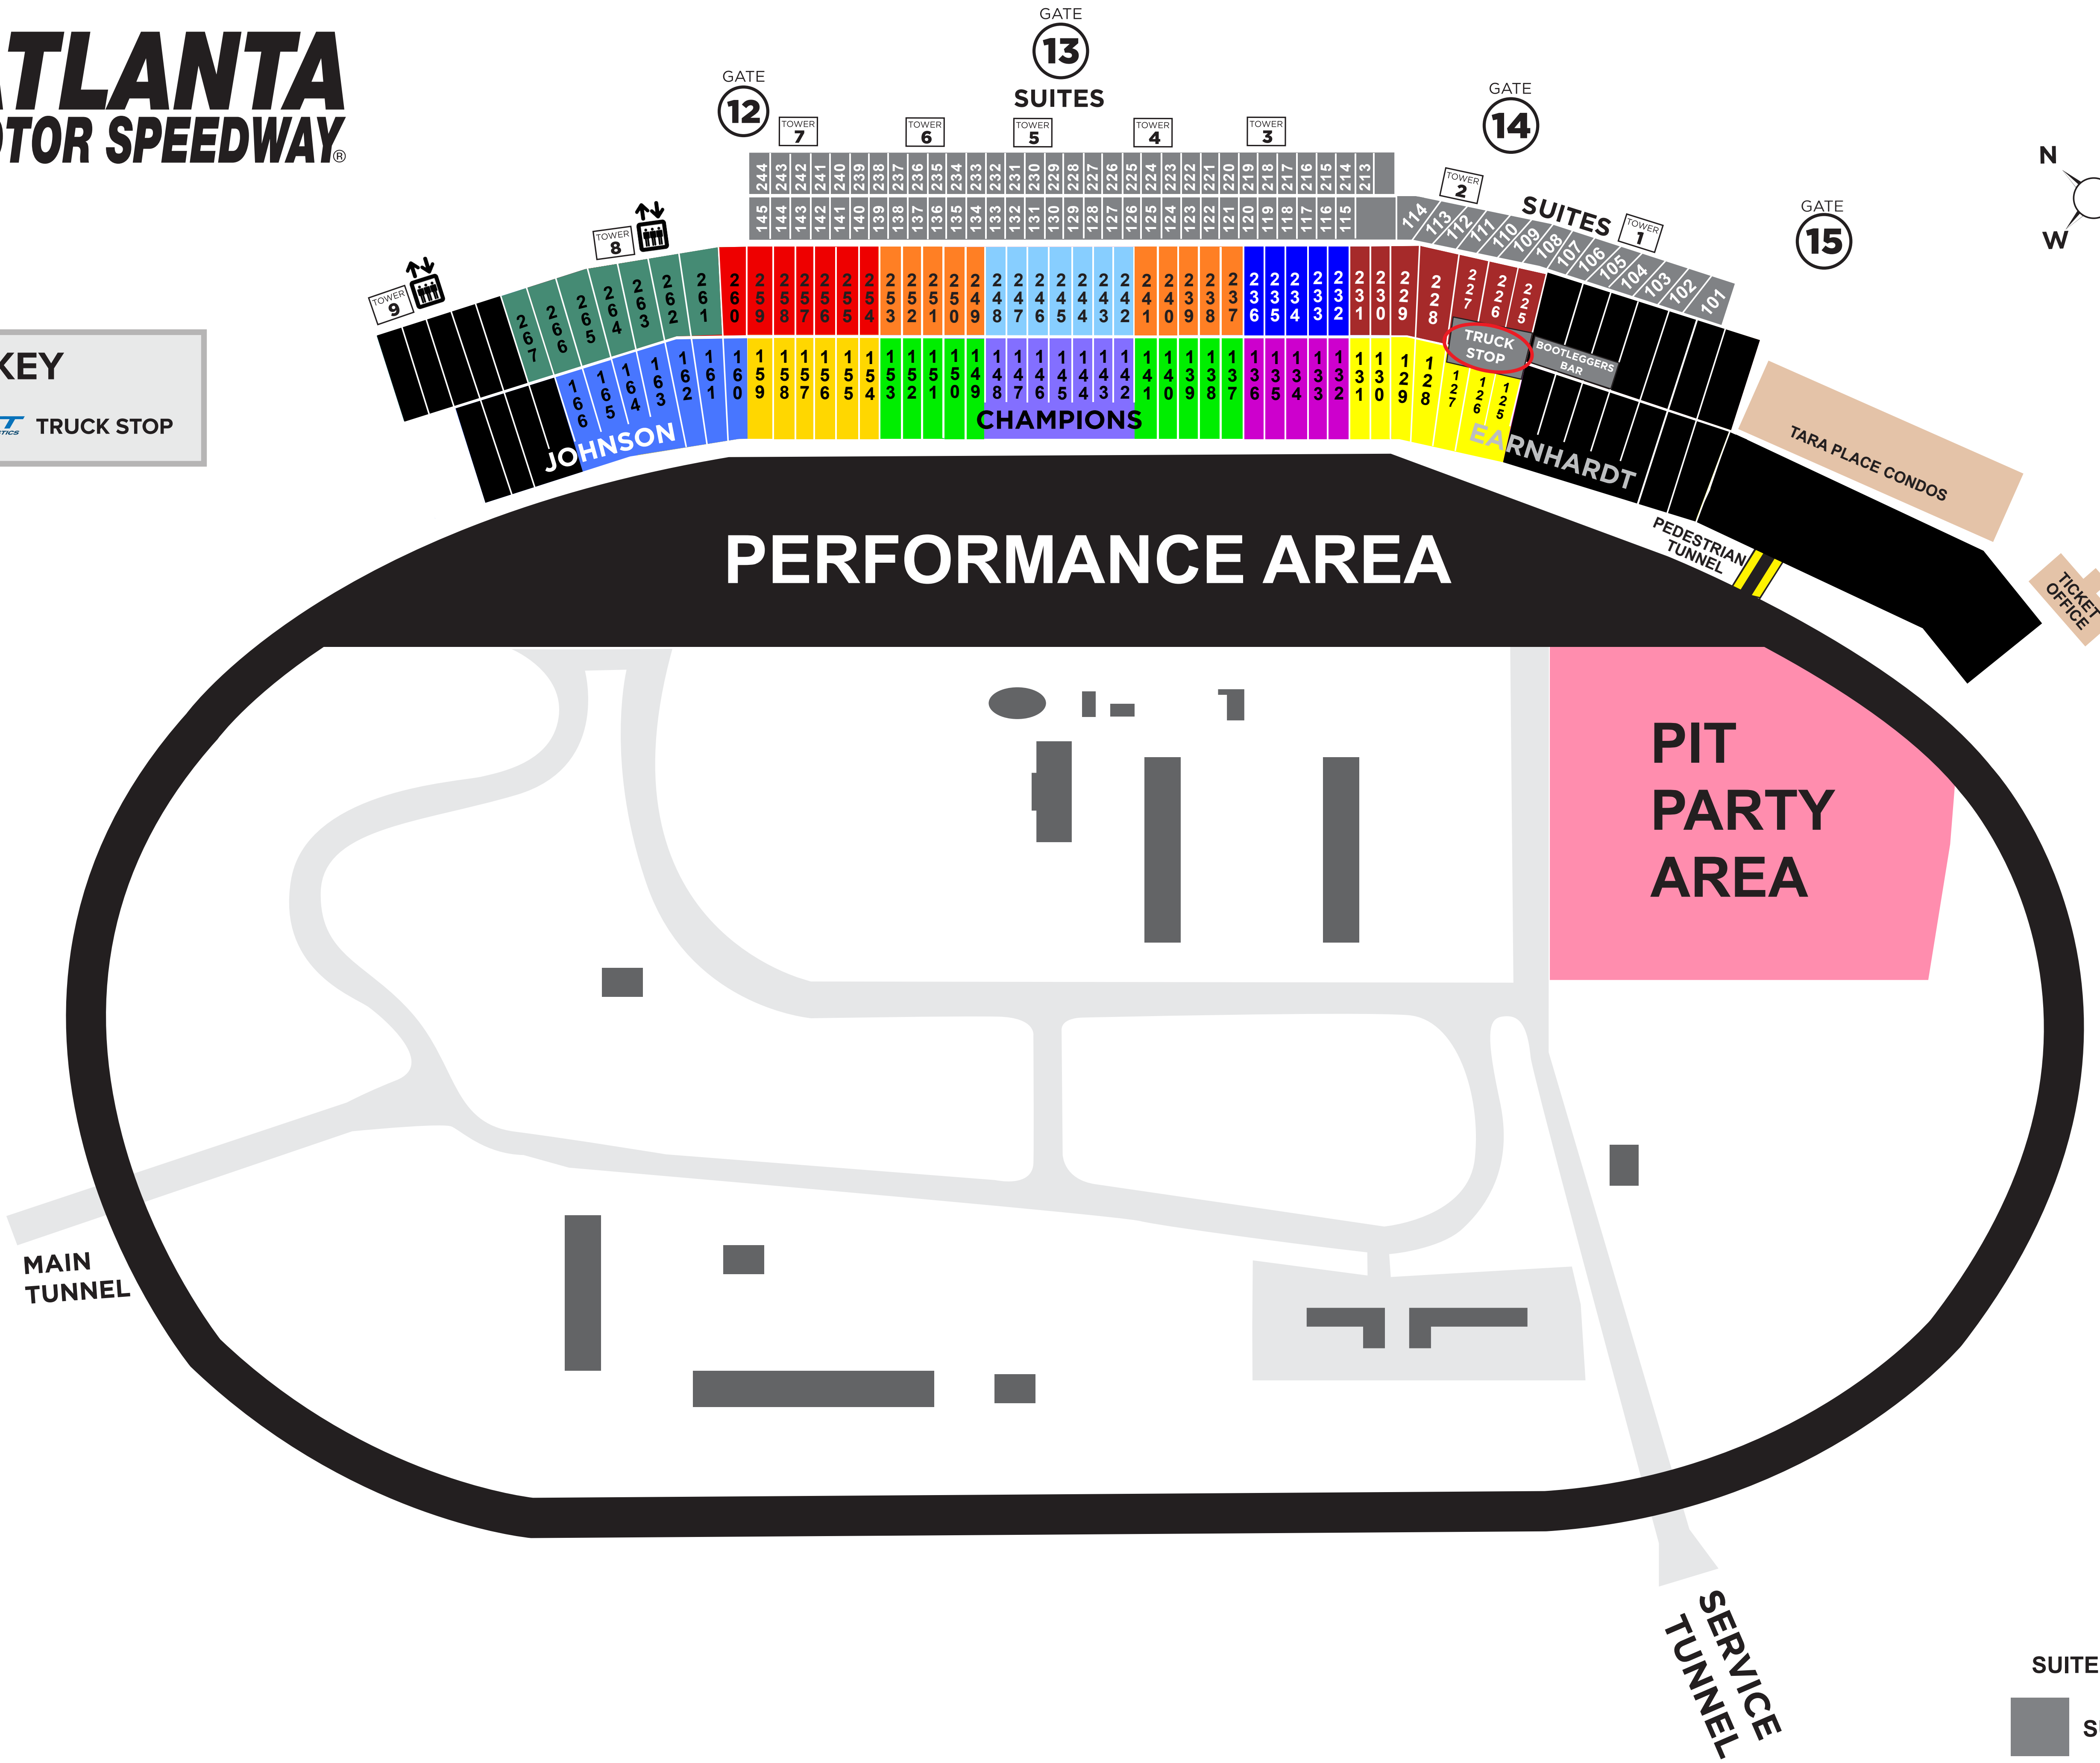

MAP KEY

TRUCK STOP

ELEVATORS

USE ELEVATOR TO ACCESS 200 LEVEL

GRANDSTANDS

- CHAMPIONS LOWER MID
- CHAMPIONS LOWER
- CHAMPIONS UPPER MID
- CHAMPIONS UPPER
- CHAMPIONS LOWER END 1
- CHAMPIONS LOWER END 2
- CHAMPIONS UPPER END 1
- CHAMPIONS UPPER END 2
- JOHNSON LOWER
- EARNHARDT LOWER
- JOHNSON UPPER
- EARNHARDT UPPER

SUITE LEVEL

SUITES

MONSTER JAM SEATING DIAGRAM