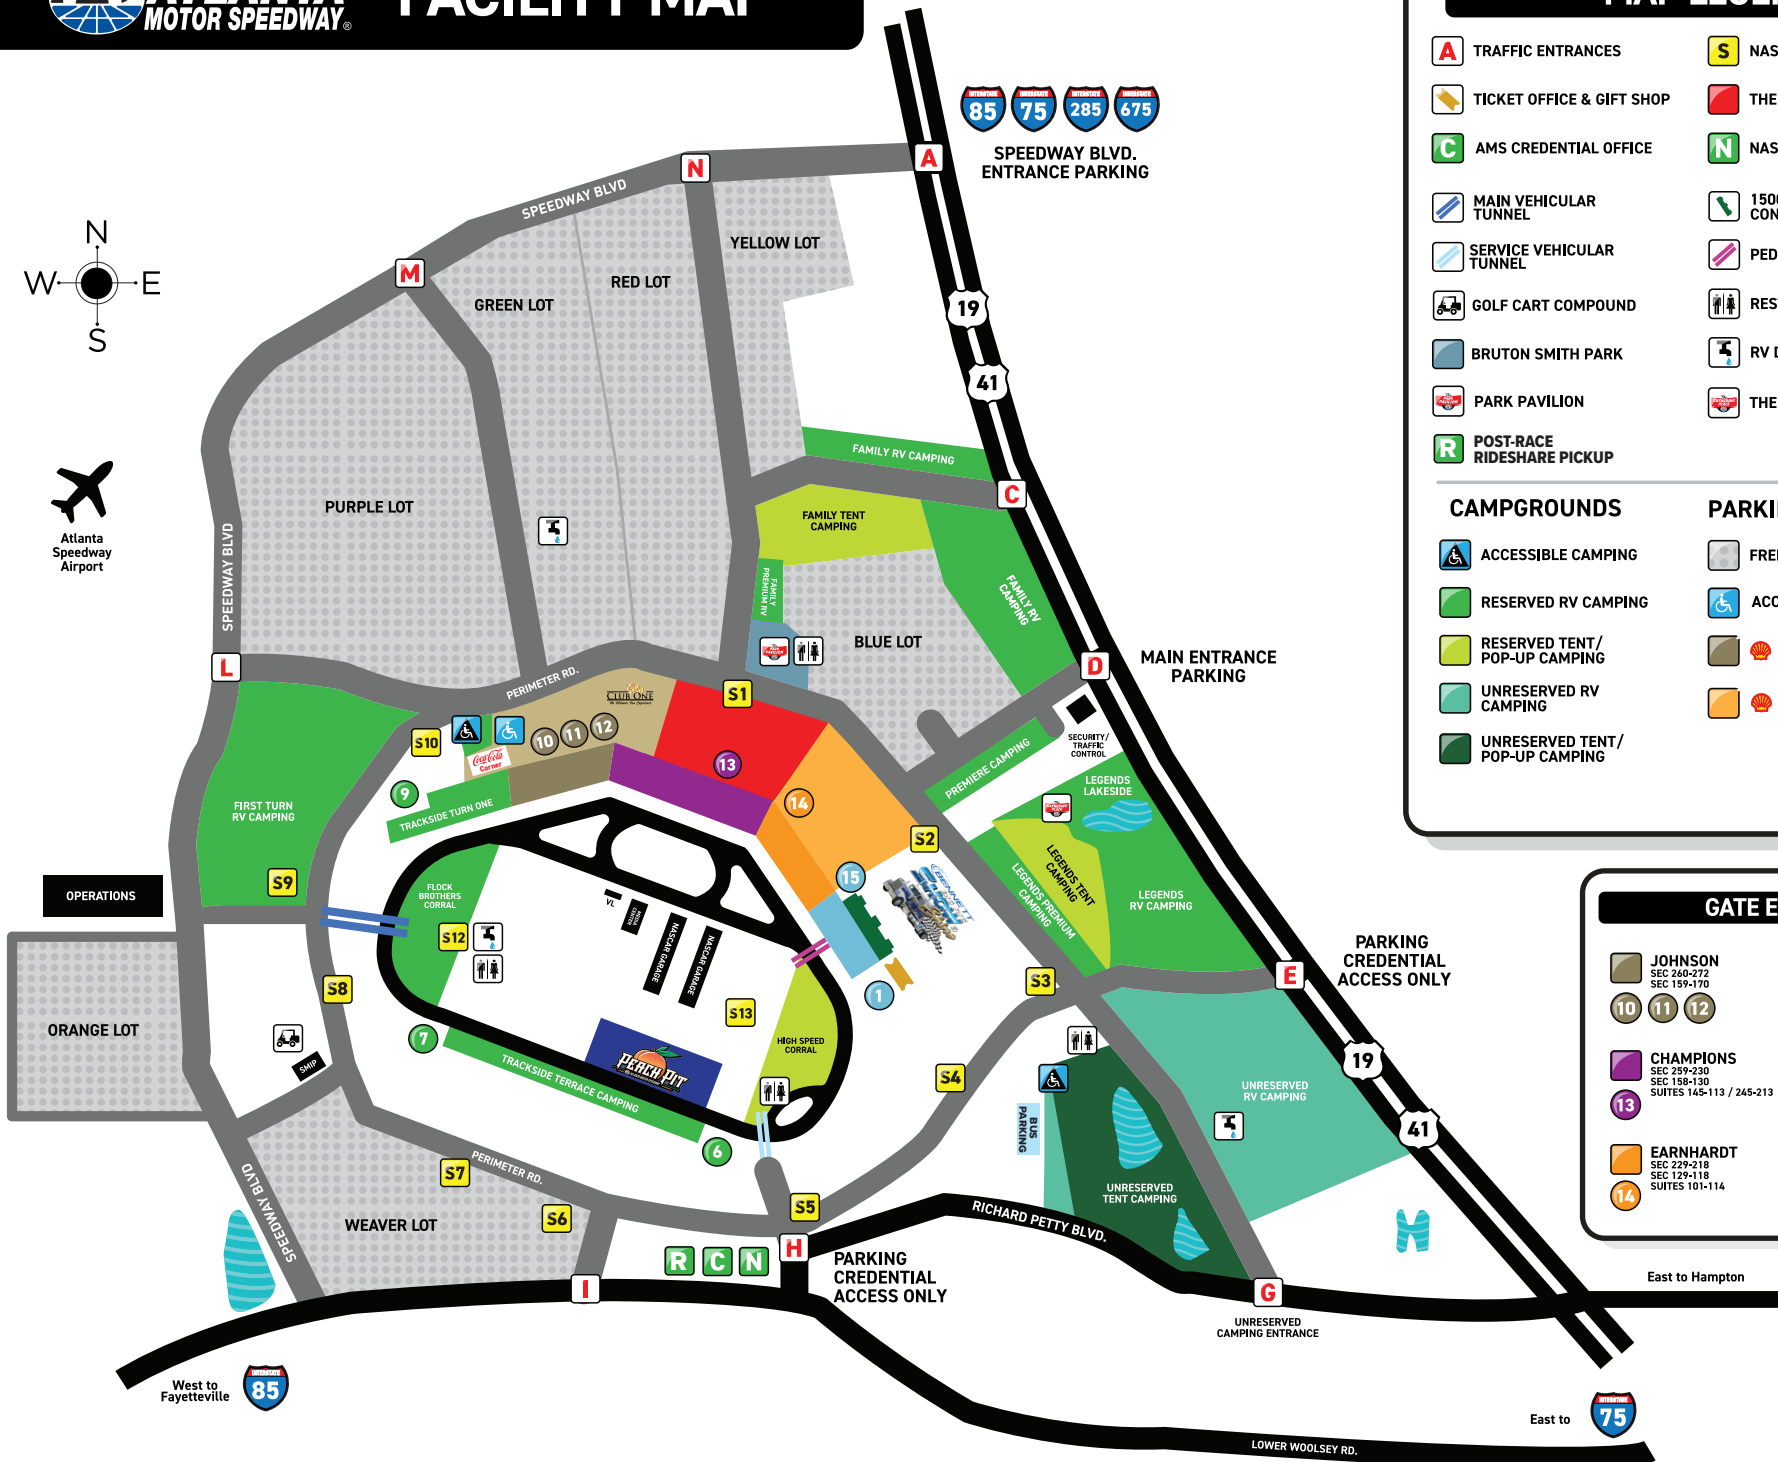

FACILITY MAP

MAP LEGEND

- | | |
|-------------------------------------|--|
| A TRAFFIC ENTRANCES | S NASCAR WEEKEND SHUTTLE STOPS |
| TICKET OFFICE & GIFT SHOP | THE FAN ZONE |
| C AMS CREDENTIAL OFFICE | N NASCAR REGISTRATION |
| MAIN VEHICULAR TUNNEL | 1500 TARA PLACE SUITES & CONDOS / CORPORATE OFFICE |
| SERVICE VEHICULAR TUNNEL | PEDESTRIAN TUNNEL |
| GOLF CART COMPOUND | RESTROOMS / SHOWERS |
| BRUTON SMITH PARK | RV DUMP STATION |
| PARK PAVILION | THE GATHERING PLACE |
| R POST-RACE RIDESHARE PICKUP | |

CAMPGROUNDS

- ACCESSIBLE CAMPING
- RESERVED RV CAMPING
- RESERVED TENT/POP-UP CAMPING
- UNRESERVED RV CAMPING
- UNRESERVED TENT/POP-UP CAMPING

PARKING LOTS

- FREE PARKING
- ACCESSIBLE PARKING
- RESERVED PARKING
- RESERVED PARKING

GATE ENTRANCES

- | | |
|--|---|
| JOHNSON
SEC 240-272
SEC 159-170 | PETTY
SEC 117-101
SUITES 407-417 / 507-512 |
| CHAMPIONS
SEC 259-230
SEC 158-130
SUITES 145-113 / 245-213 | TRACKSIDE CAMPING |
| EARNHARDT
SEC 229-218
SEC 129-118
SUITES 101-114 | |

East to Hampton

East to

West to Fayetteville

LOWER WOOLSEY RD.