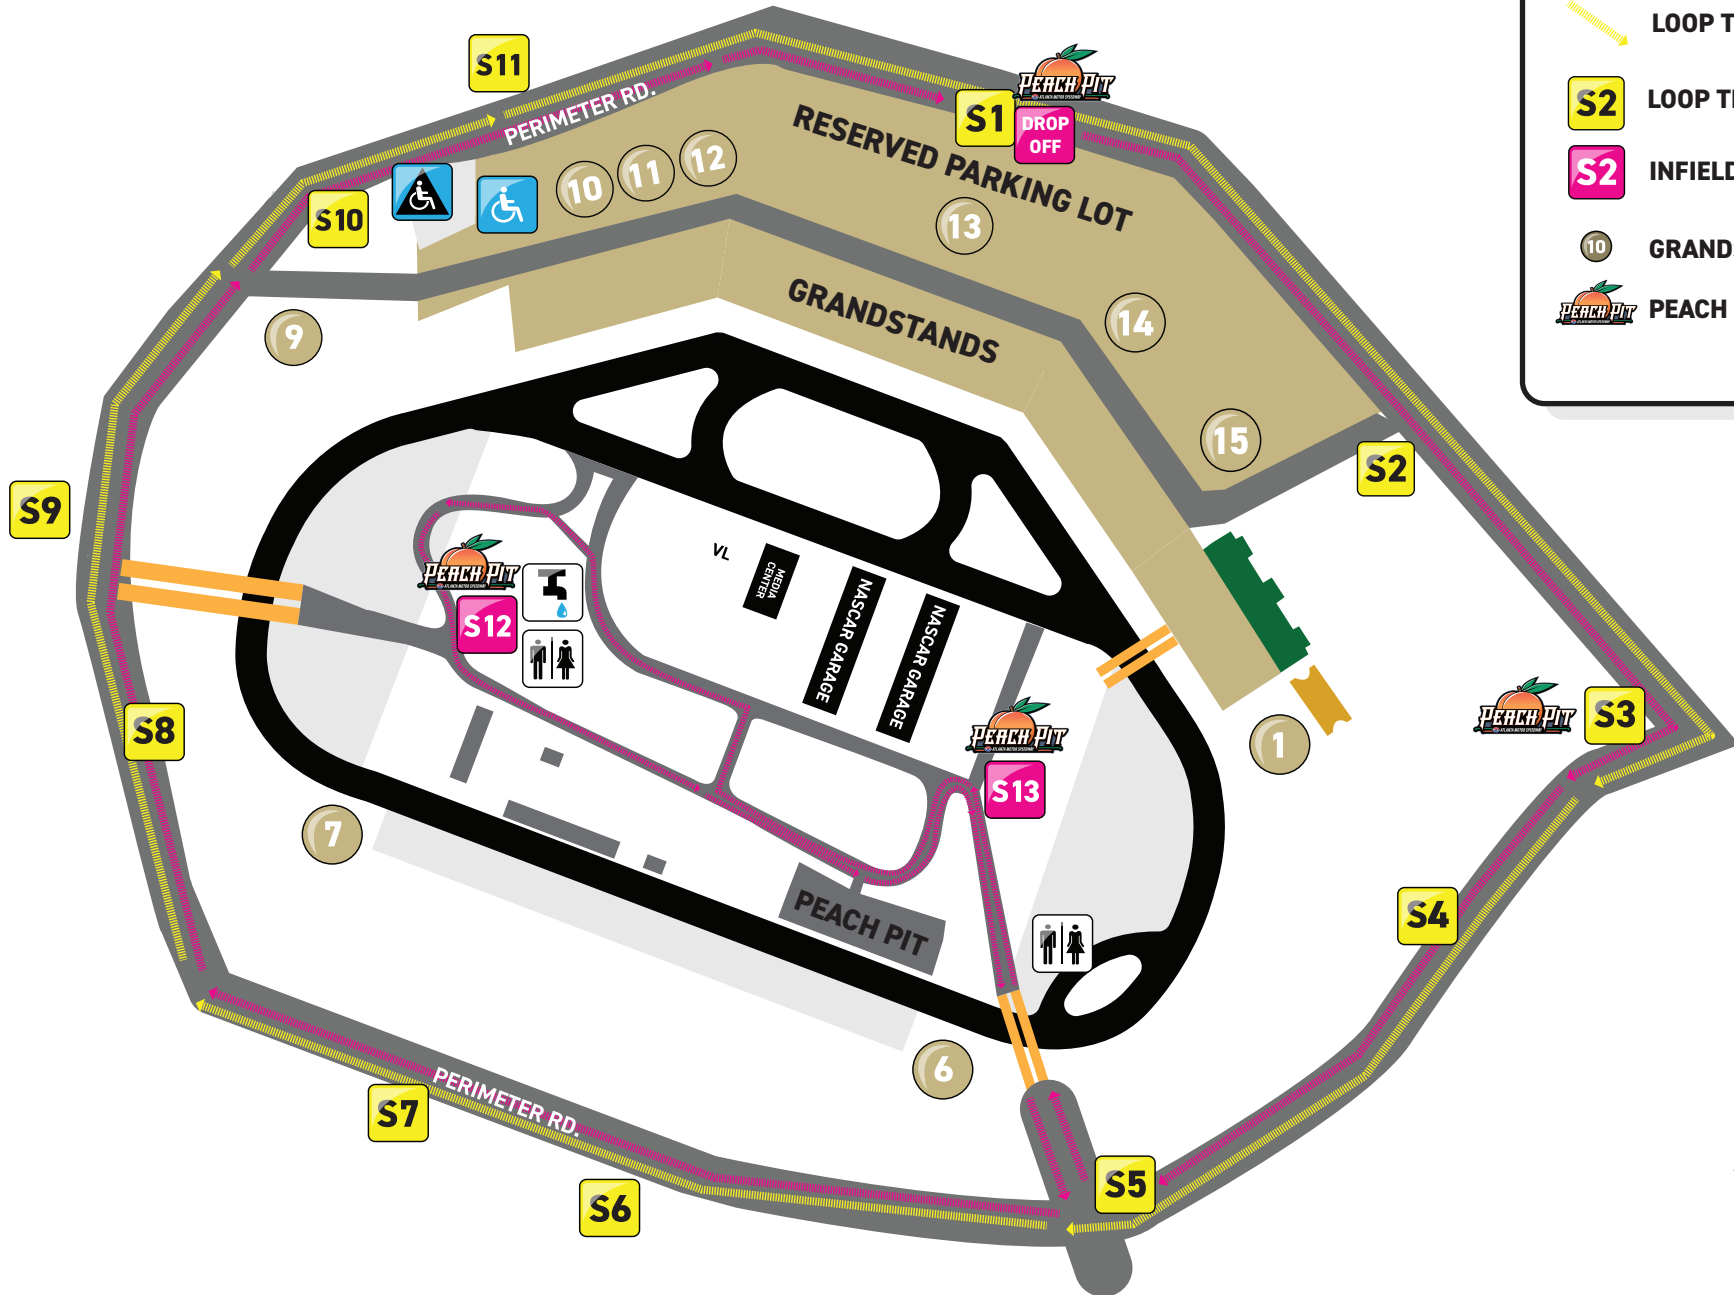

TRAM ROUTES

SHUTTLE STOP MAP KEY

-  INFIELD TRAM ROUTE
-  LOOP TRAM ROUTE
-  LOOP TRAM STOP
-  INFIELD TRAM STOP
-  GRANDSTAND GATES
-  PEACH PIT TRAM STOP